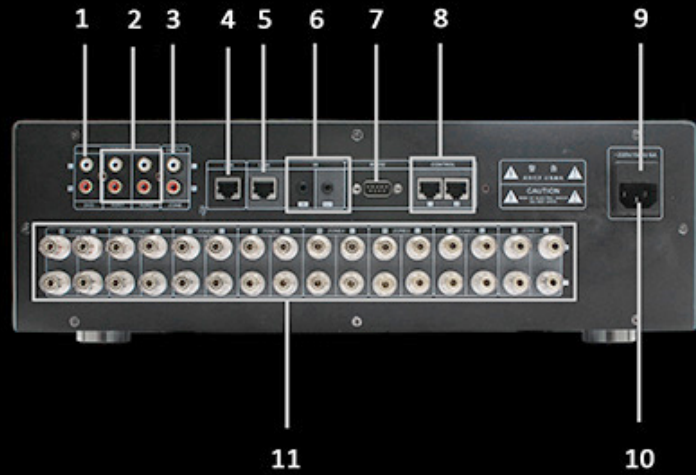

Ubiquitous Music Enjoyment

HS-8328 central control multi-room music system has below special functions:

- ? Built-in MP3 player, FM & AM digital tuner, with DVD, PC, TV, AUX audio input interface
- ? Support external USB port MP3 program input (flash disk, portable hard disk, MP3 player)
- ? RJ45 output connection
- ? 8 independent stereo audio output interfaces for 8 zones, support extension up to 72 zones max; independent volume / tone control; optional audio sources input for each zone
- ? 1 channel of DVD audio input interface, 2 channel of AUX audio input interface
- ? Console panel control and remote control available
- ? Timing control is available for each zones, up to 100 timing points can be programmed each day, and 7 days per week
- ? Every zone adopts the stereo output, rated output power:
Zone No.1: 2x100W
Zone No.2-8: 2x30W
- Extending power amplifier, four zones rated output power: 2x30W
- ? Equipped with RS-232 communication interface and TCP/IP network interface, can interlink with intelligent central control systems or intelligent home systems
- ? Infrared learning function for remote control of external audio equipment
- ? All-digital audio processing technology which can realize Hi-Fi sound quality
- ? Support online software upgrading and time calibration automatically
- ? Equipped with brand-new control software including IOS and ANDROID platforms

1. USB interface (USB2.0)
2. Power light (POWER)
3. Power switch (POWER)
4. TFT true color display screen

1. DVD audio input interface
2. Auxiliary audio input interface
3. Audio signal line output port
4. Network interface
5. Extending power amplifier interface
6. Infrared study input/output
7. RS232 interface
8. Control panel interface
9. AC220V/6A power fuse
10. AC220V power input interface
11. Audio signal output from zone 1 to zone 8