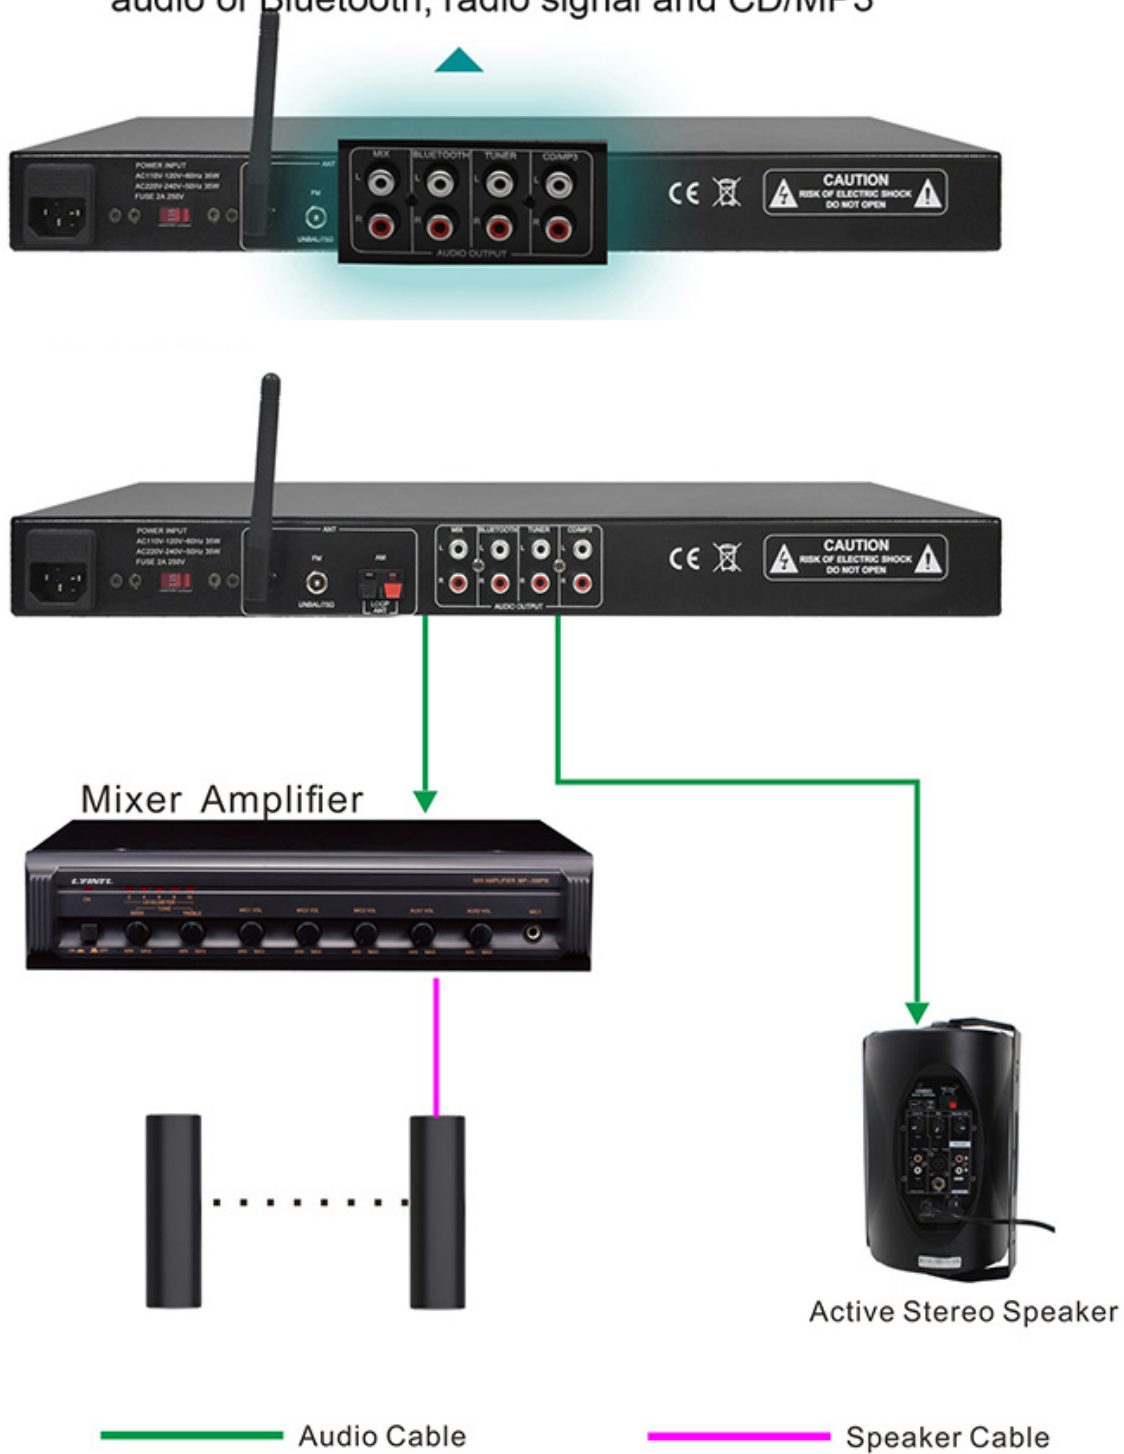

PM-2107C Multi Media Player with CD/USB/FM/Bluetooth

Product ID: PM-2107C

Short Description

Combined with MP3/MP4/CD/VCD/DVD/FM/AM/Bluetooth
Stereo L/R output

Description

This multi audio player is coming with with CD playback, radio and Bluetooth function;

Supports a variety of audio playback, including CD, USB, SD, Bluetooth and FM/AM
radio signals (can store 40 stations respectively);

Full light touch button control and blue LCD display with high brightness to display clear
working status of the audios;

1-way mixed output

1-way Bluetooth stereo output (L/R)

1-way radio signal stereo output (L/R)

1-way CD/MP3 audio stereo output (L/R)

Mixed output supports simultaneous output of 3-way audio of Bluetooth, radio signal and
CD/MP3, which meets various requirements in the application scenes.

The **mixed output** supports **simultaneous** output of three-way audio of Bluetooth, radio signal and CD/MP3

Specification

Model	PM-2107C	
Laser Player	Maximum output voltage 1KHz -10dB signal	1000±100mV