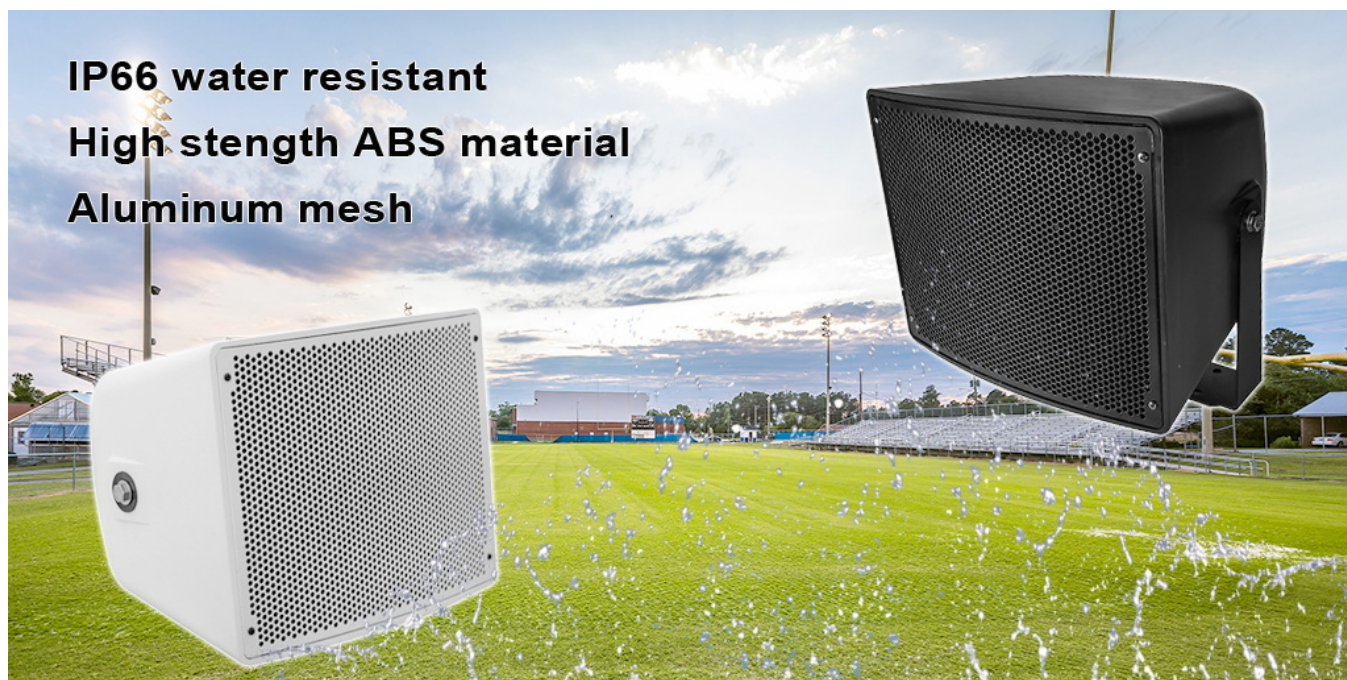

Speaker: 12" 2-way coaxial

ABS, waterproof IP66

Description

Unleash the power of sound with our 300W 12 Inch Outdoor All Weather Waterproof Stadium Loudspeaker. Designed for outdoor durability, it delivers clear and powerful audio in any weather. Compact and versatile, this 2-way coaxial speaker is perfect for stadiums and large outdoor spaces.

2. Powerful Output:

With a 300W rating, this loudspeaker delivers high-quality sound that can fill even large outdoor spaces. The 12-inch coaxial driver provides clear and dynamic audio for music, announcements, and more.

3. Compact and Versatile Design:

Despite its powerful output, the H-RC120T is surprisingly compact and easy to handle. It can be mounted or placed in a variety of settings, making it ideal for stadium and arena installations, outdoor events, and more.

Built with rugged and durable materials, the H-RC120T is designed to last. Its solid, waterproof construction ensures that it will provide reliable and high-quality sound for years to come.

Upgrade your outdoor audio experience with the "300W 12 Inch Outdoor All Weather Waterproof 2-Way Coaxial Compact Stadium Loudspeaker." Whether you're a professional event organizer or a music enthusiast, this loudspeaker will elevate your outdoor sound setup to a whole new level. Enjoy exceptional audio quality in any weather, for any event!