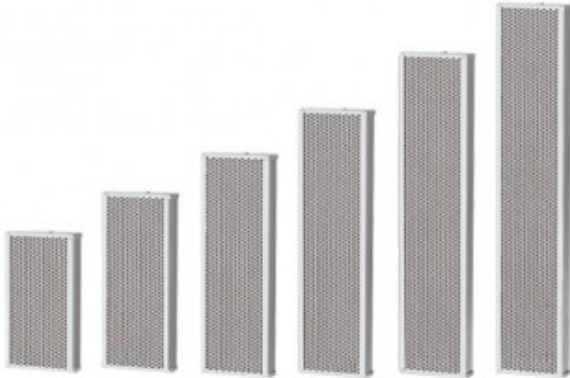

C-710/C-720/C-730/C-740/C-750/C-760 6" Outdoor Waterproof Aluminum Column Speaker

Product ID:
C-710/C-720/C-730/C-740/C-750/C-760

Short Description

Rated power: 10W/20W/30W/40W/50W/60W
Line input: 100V
Speaker driver size: 6"

Description

Outdoor waterproof Aluminum material column speaker, built-in 6" full range speaker driver and 100V transformer.

Specification

| Model | C-710 | C-720 | C-730 | C-740 | C-750 | C-760 |
|---------------------|-----------|--------|--------|--------|---------|---------|
| Rated power | 10W | 20W | 30W | 40W | 50W | 60W |
| Power taps | 5/10W | 10/20W | 15/30W | 20/40W | 25W/50W | 30W/60W |
| Line input voltage | 100V | | | | | |
| Sensitivity (1m,1W) | 93±3dB | 94±3dB | 95±3dB | 96±3dB | 97±3dB | 98±3dB |
| Frequency | 140-15KHz | | | | | |

| | | | | | | |
|-------------------------|-------------------------|-------------|-------------|-------------|--------------|--------------|
| response | | | | | | |
| Speaker driver size | 6"x1pcs | 6"x2pcs | 6"x3pcs | 6"x4pcs | 6"x5pcs | 6"x6pcs |
| Cone material | Paper | | | | | |
| Product dimension (mm) | 304x227x125 | 520x227x125 | 736x227x125 | 952x227x125 | 1168x227x125 | 1384x227x125 |
| Frame material | Aluminum | | | | | |
| Grille material | Powder coated Iron mesh | | | | | |
| Color | White (RAL9016) | | | | | |
| Product net weight (Kg) | 3.2 | 5 | 6.8 | 8.6 | 10.5 | 12.5 |
| Gross weight (Kg) | 3.8Kg/1pc | 5.5Kg/1pc | 7.3Kg/1pc | 10Kg/1pc | 12Kg/1pc | 13.3Kg/1pc |
| Packing dimension (cm) | 26x15x35 | 26x15x56 | 26x15x78 | 26x15x100 | 26x15x122 | 26x15x143 |